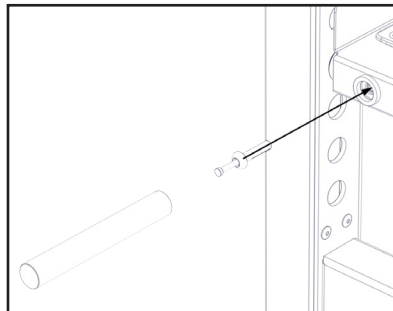

x1

x1

x1

x1

1

2

3

PLEASE NOTE:

The shelf has been preset to fit most 11" Chromebooks and Laptops. Please check and ensure your devices fit before fixing the shelf. If your devices are smaller or larger, the shelf height will need to be adjusted before fixing the shelf.