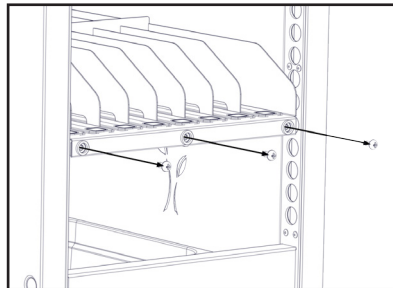

x1

x1

x1

x1

1

2

3

PLEASE NOTE:

The shelf has been preset to fit most 11" Chromebooks and Laptops. Please check and ensure your devices fit before fixing the shelf. If your devices are smaller or larger, the shelf height will need to be adjusted before fixing the shelf.