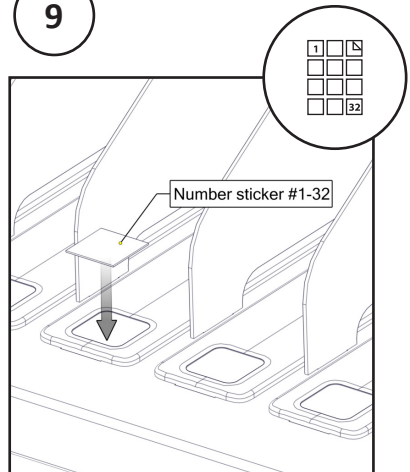

The shelf has been preset to fit most 11" Chromebooks and Laptops. Please check and ensure your devices fit before fixing the shelf. If your devices are smaller or larger, the shelf height will need to be adjusted before fixing the shelf.

4

5

6

7

8

9

10

Visit our website for more details