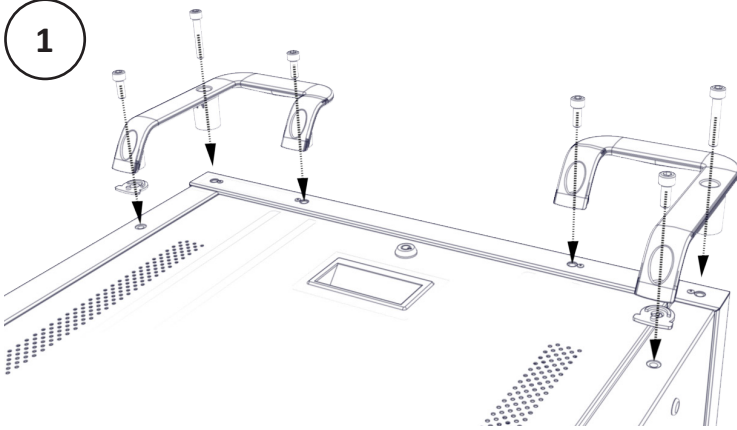

x1

x1

x1

x1

1

2

3

PLEASE NOTE:

The shelf has been preset to fit most 11" Chromebooks and Laptops. Please check and ensure your devices fit before fixing the shelf. If your devices are smaller or larger, the shelf height will need to be adjusted before fixing the shelf.