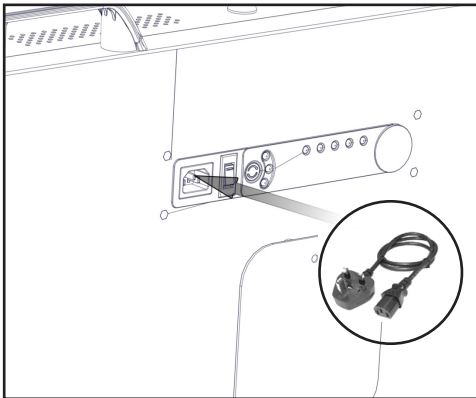

7

8

9

10

Visit our website for more details

VISIT:
www.lockncharge.com (International site)
www.pclocs.com.au (Australia and New Zealand)