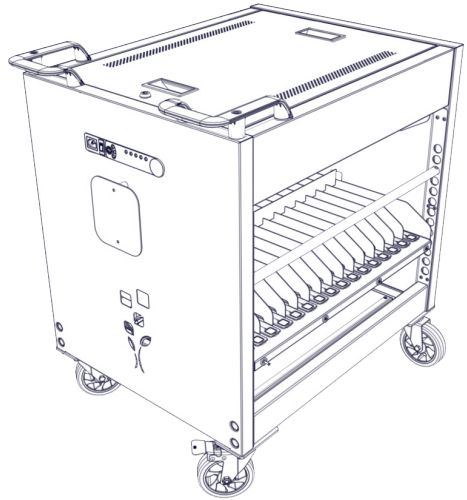

QUICK START

REVOLUTION 32 CART™

VIDEO INSTRUCTIONS:
<https://vimeo.com/237316553>

DETAILED INSTRUCTIONS:
 Visit our website and press the support button.

x2

x2

x1

x20

The shelf has been preset to fit most 11" Chromebooks and Laptops. Please check and ensure your devices fit before fixing the shelf. If your devices are smaller or larger, the shelf height will need to be adjusted before fixing the shelf.