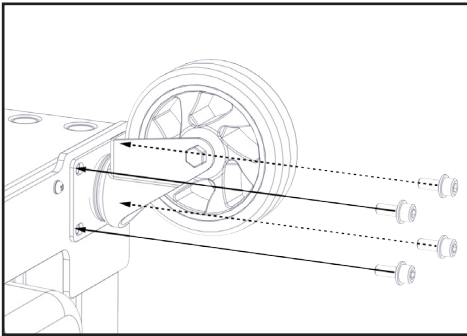

x1

x1

x1

x1

1

2

3

PLEASE NOTE:

The shelf has been preset to fit most 11" Chromebooks and Laptops. Please check and ensure your devices fit before fixing the shelf. If your devices are smaller or larger, the shelf height will need to be adjusted before fixing the shelf.