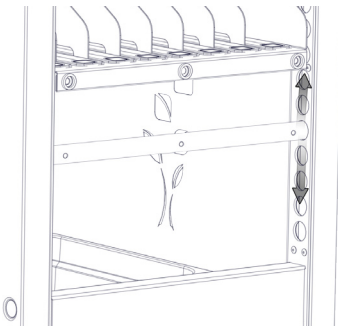

x1

x1

x1

x1

1

2

3

PLEASE NOTE:

The shelf has been preset to fit most 11" Chromebooks and Laptops. Please check and ensure your devices fit before fixing the shelf. If your devices are smaller or larger, the shelf height will need to be adjusted before fixing the shelf.