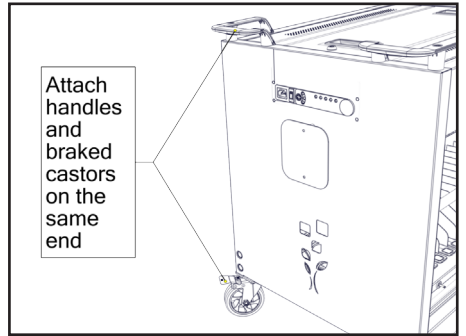

1

2

3

PLEASE NOTE:

The shelf has been preset to fit most 11" Chromebooks and Laptops. Please check and ensure your devices fit before fixing the shelf. If your devices are smaller or larger, the shelf height will need to be adjusted before fixing the shelf.